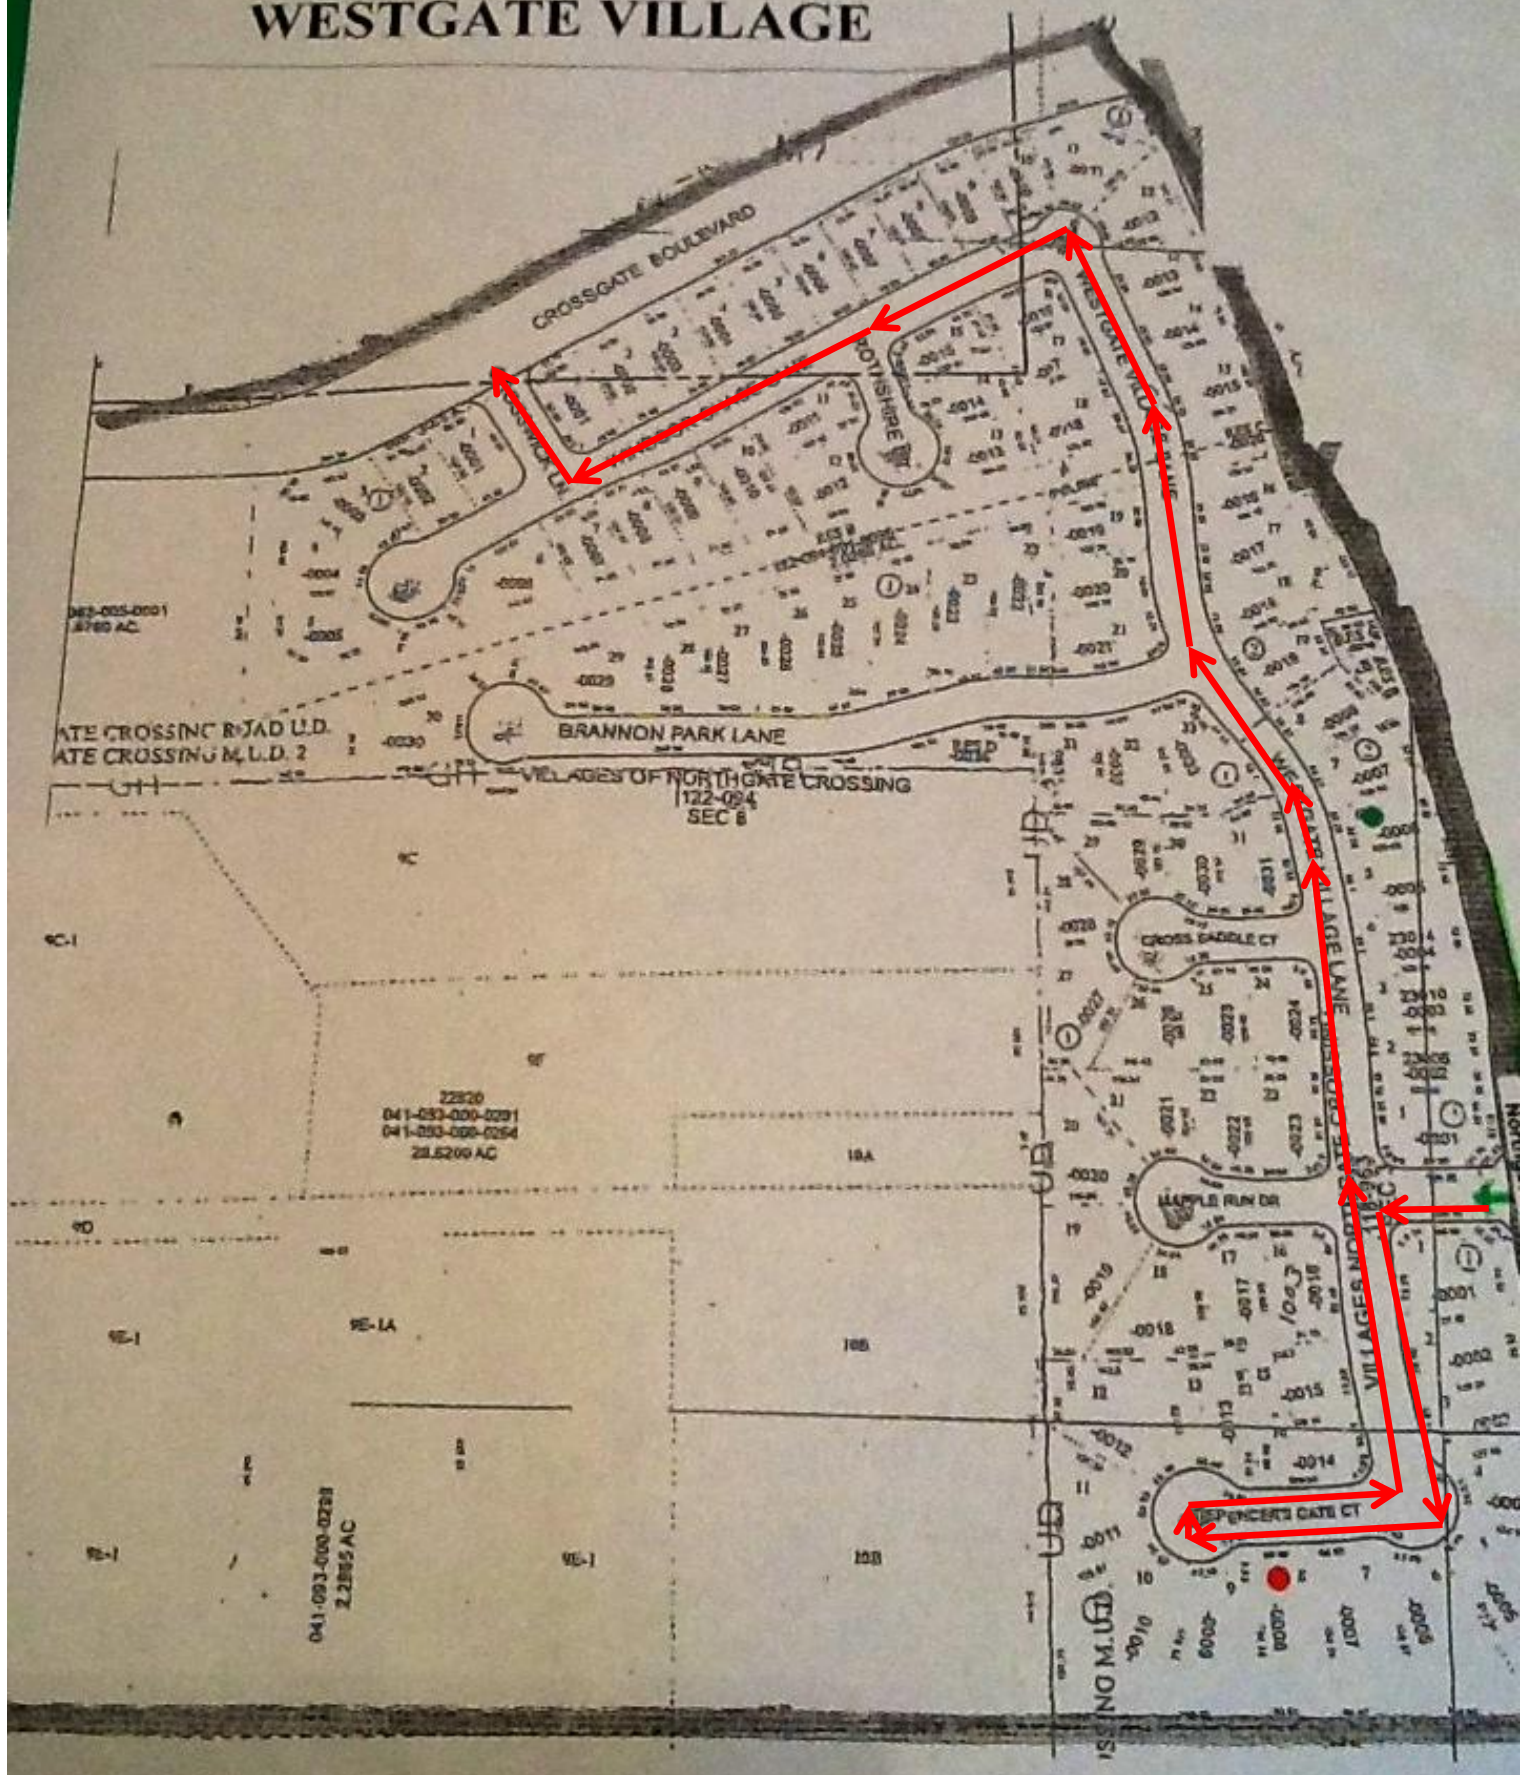

WESTGATE VILLAGE

041-025-0001
2760 AC

ATE CROSSING R/JAD U.D.
ATE CROSSING M.L.D. 2

22820
041-093-000-0291
041-093-000-0294
21,6200 AC

041-093-000-0298
2,2865 AC

● BLOCK CAPTAIN

● VOLUNTEER